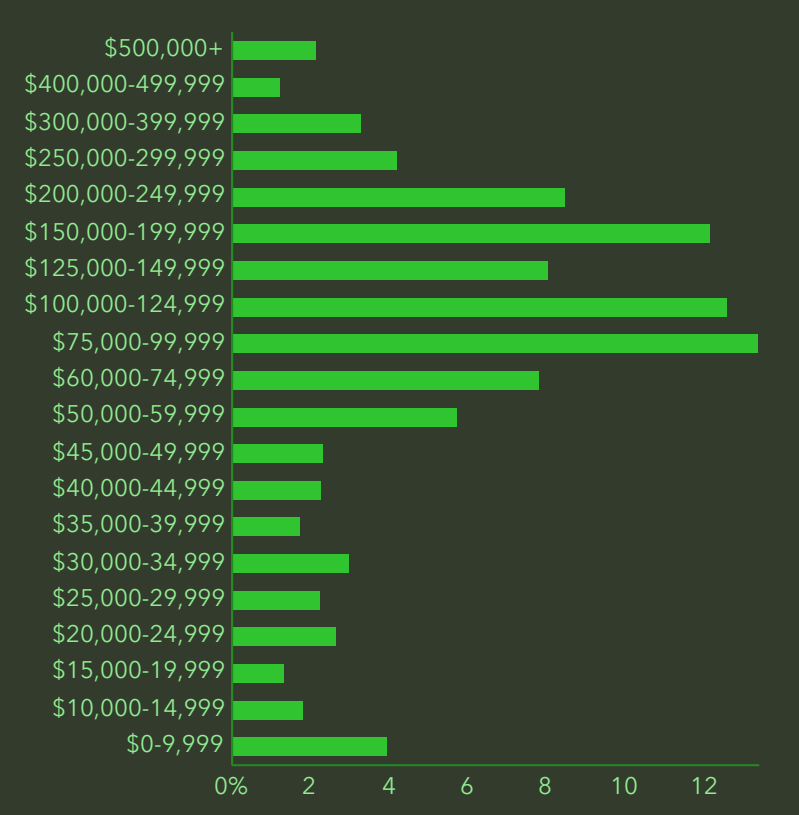

DEMOGRAPHIC PROFILE

Redlands City, CA

Geography: Place

EDUCATION

INCOME

EMPLOYMENT

HOUSEHOLD INCOME

KEY FACTS